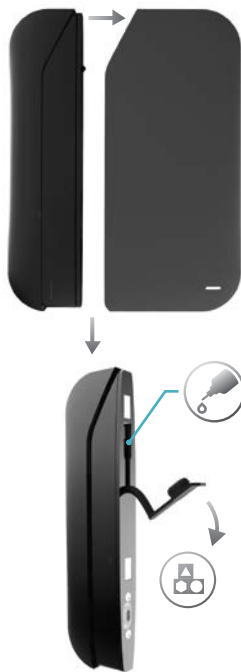

## INDEX

**LA CARTE**  
04

**LE CUBE MINI**  
08

**EROS**  
12

— —  
SMALLER THAN  
AN AVERAGE  
CREDIT CARD

CAPACITY  
2 ml

PODS  
Refillable PODS

BATTERY CAPACITY  
400 mAh

CHARGER  
USB-C Fast Charge

COLOR  
- INFINITE: Black  
- PLATINIUM: Metal Brushed  
- GOLD: Gold Plated

LIMITED EDITION  
Gold Plate 24K

DIMENSIONS  
80 mm / 46 mm / 9 mm

LA CARTE PACKAGE Includes:

- LA CARTE
- 1 LA CARTE Pod
- Leather Case
- USB cable
- User manual

SMALL IN SIZE  
BIG IN POWER

CAPACITY  
3.5 ml

PODS  
Refillable POD

BATTERY CAPACITY  
1100 mAh

LED  
LED with Battery Level

CHARGER  
USB

COLOR  
Black Soft Touch  
Red Soft Touch  
Brushed Metal

LARGE SWITCH

- MINI CUBE
- 1 CUBE Pod
- USB cable
- User manual

**E**  
EROS  
— THE SHAPE OF ELEGANCE —

BATTERY CAPACITY  
900mAh

VOLT  
3.3V to 4.8V with OLED Display

LED  
LED with Battery Level

CHARGER  
USB

BATTERY SIZE  
73 mm / 21.5 mm / 16 mm