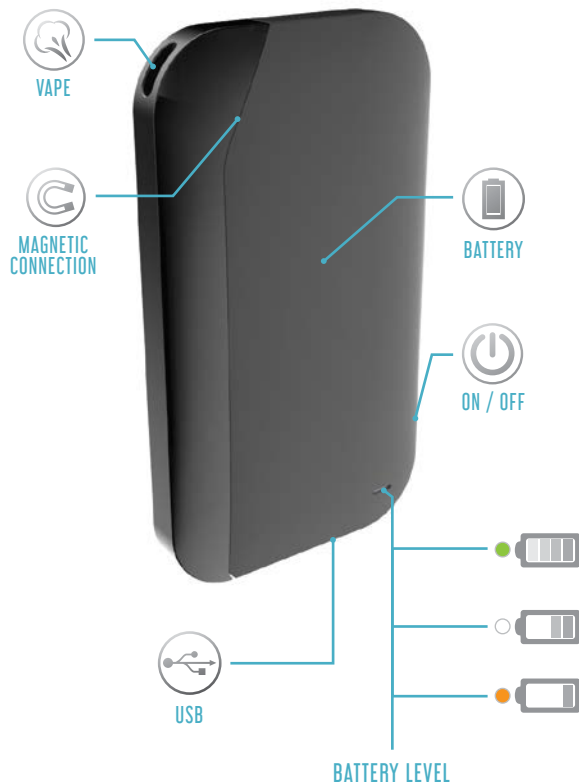

## INDEX

**LA CARTE**  
04

**LE CUBE MINI**  
08

**EROS**  
12

— —  
SMALLER THAN  
AN AVERAGE  
CREDIT CARD

CAPACITY  
2 ml

PODS  
Refillable PODS

BATTERY CAPACITY  
400 mAh

CHARGER  
USB-C Fast Charge

COLOR  
- INFINITE: Black  
- PLATINIUM: Metal Brushed  
- GOLD: Gold Plated

LIMITED EDITION  
Gold Plate 24K

DIMENSIONS  
80 mm / 46 mm / 9 mm

LA CARTE PACKAGE Includes:

- LA CARTE
- 1 LA CARTE Pod
- Leather Case
- USB cable
- User manual

SMALL IN SIZE  
BIG IN POWER

CAPACITY  
3.5 ml

PODS  
Refillable POD

BATTERY CAPACITY  
1100 mAh

LED  
LED with Battery Level

CHARGER  
USB

COLOR  
Black Soft Touch  
Red Soft Touch  
Brushed Metal

LARGE SWITCH

- MINI CUBE
- 1 CUBE Pod
- USB cable
- User manual

**E**  
EROS  
— THE SHAPE OF ELEGANCE —

BATTERY CAPACITY  
900mAh

VOLT  
3.3V to 4.8V with OLED Display

LED  
LED with Battery Level

CHARGER  
USB

BATTERY SIZE  
73 mm / 21.5 mm / 16 mm